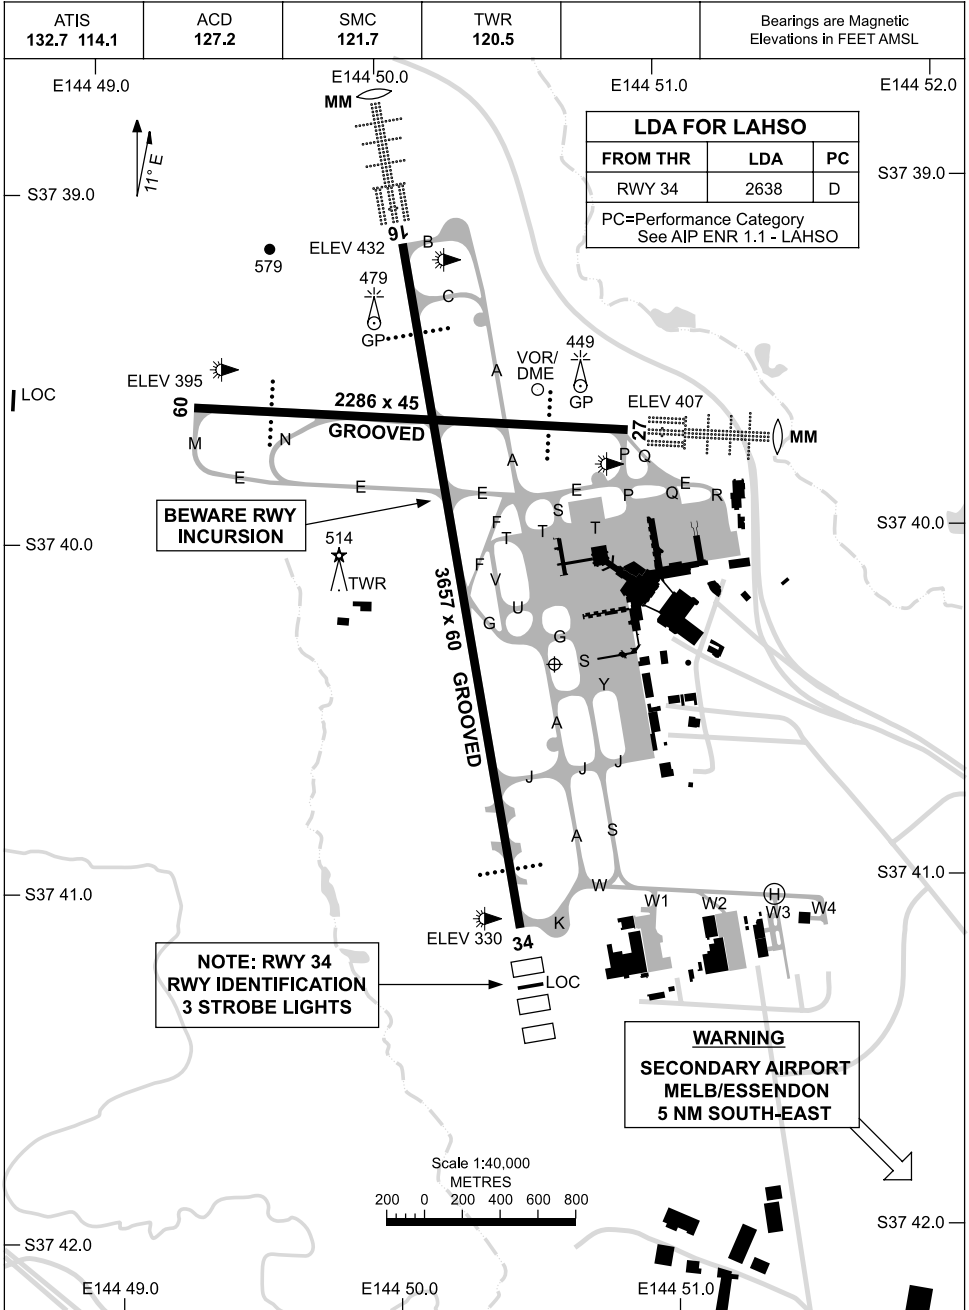

19 NOV 2009

AD ELEV 434
S37 40.4 E144 50.6

AERODROME CHART - Page 1.
MELBOURNE, VIC (YMML)

Changes: NEW APRON PARKING, Editorial.

MMLAD01-121